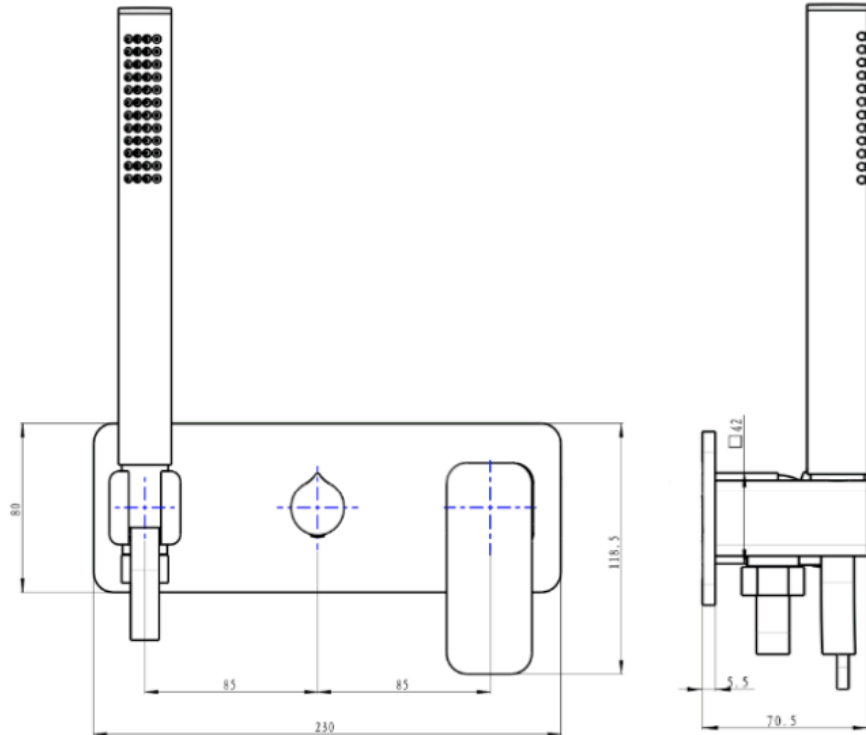

# Zia 1-Plate Wall Mixer with Hand Shower Trim Kit

## Product Specifications

Code:	ZIA-07-TK-MB
Finish:	Matte Black
Barcode:	9339897013802
WELS Star:	3 Star
WELS Rating:	9L/Min
Cartridge:	Kerox 35mm Cartridge
Spindle/Divertor:	1/4 Turn Ceramic Disc
Primary Material:	Low Lead Brass
Special Features:	Spare Parts Available