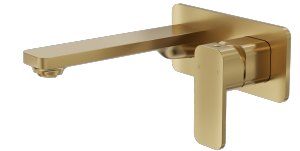

Zia Wall Basin or Bath Mixer

Product Specifications

Code:	ZIA-09-BB
Finish:	Brushed Brass
Barcode:	9339897013475
WELS Star:	5 Star
WELS Rating:	5L/Min
WELS Reg:	T42270
Cartridge:	Kerox 35mm Cartridge
Primary Material:	Low Lead Brass
Technical Features:	Body: UNI-200
Special Features:	Spare Parts Available Push to fit Adapter

ZIA-09-CH
Chrome
Electroplate

ZIA-09-BB
Brushed Brass
PVD

ZIA-09-BN
Brushed Nickel
PVD

ZIA-09-GM
Gunmetal
PVD

ZIA-09-MB
Matte Black
Electroplate

Lead Free

Experience, *the difference.*

LINSOL.COM.AU