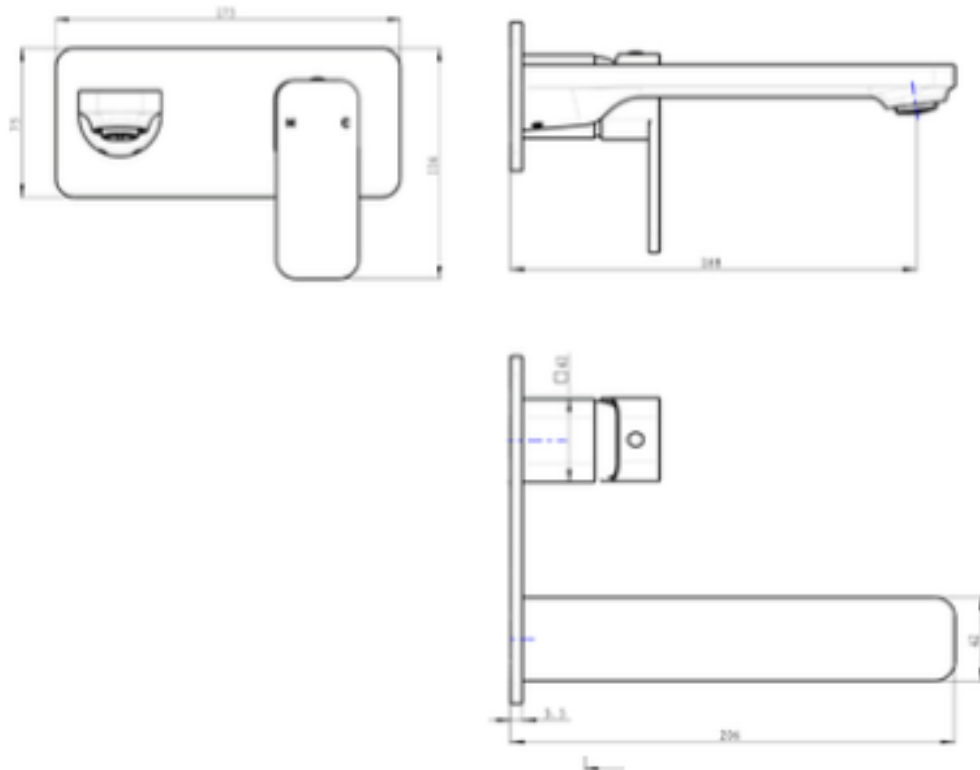

Zia Wall Basin or Bath Mixer

Product Specifications

Code:	ZIA-09-BB
Finish:	Brushed Brass
Barcode:	9339897013475
WELS Star:	5 Star
WELS Rating:	5L/Min
WELS Reg:	T42270
Cartridge:	Kerox 35mm Cartridge
Primary Material:	Low Lead Brass
Technical Features:	Body: UNI-200
Special Features:	Spare Parts Available Push to fit Adapter