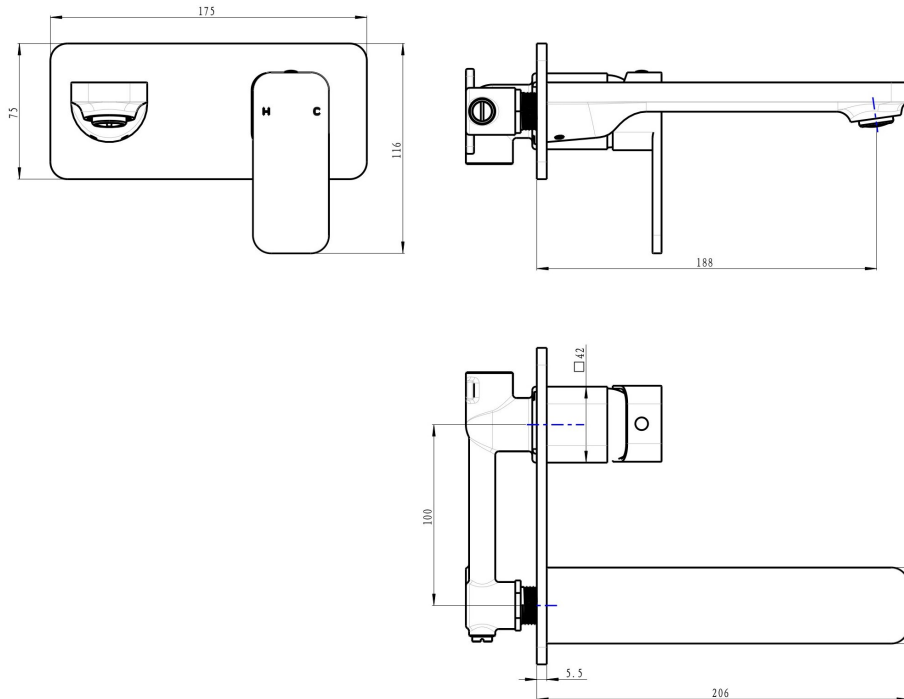

Zia Wall Basin or Bath Mixer

Product Specifications

Code:	ZIA-09-BN
Finish:	Brushed Nickel
Barcode:	9339897013468
WELS Star:	5 Star
WELS Rating:	5L/Min
WELS Reg:	T42270
Cartridge:	Kerox 35mm Cartridge
Primary Material:	Low Lead Brass
Technical Features:	Body: UNI-200
Special Features:	Spare Parts Available Push to fit Adapter

ZIA-09-CH
Chrome
Electroplate

ZIA-09-BB
Brushed Brass
PVD

ZIA-09-BN
Brushed Nickel
PVD

ZIA-09-GM
Gunmetal
PVD

ZIA-09-MB
Matte Black
Electroplate

Lead Free

Experience, *the difference.*

LINSOL.COM.AU