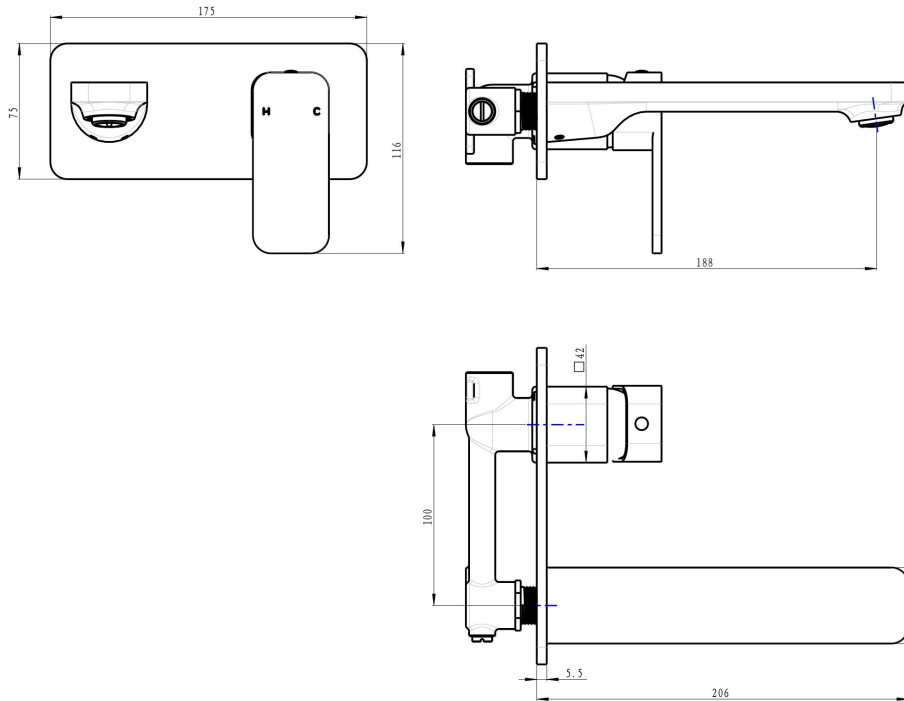

# Zia Wall Basin or Bath Mixer

## Product Specifications

Code:	ZIA-09-CH
Finish:	Chrome
Barcode:	9339897013444
WELS Star:	5 Star
WELS Rating:	5L/Min
WELS Reg:	T42270
Cartridge:	Kerox 35mm Cartridge
Primary Material:	Low Lead Brass
Technical Features:	Body: UNI-200
Special Features:	Spare Parts Available Push to fit Adapter