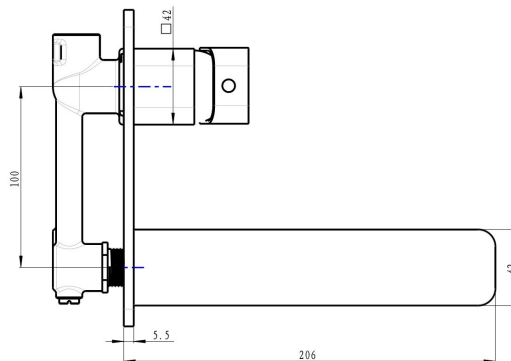

# Zia Wall Basin or Bath Mixer

## Product Specifications

Code:	ZIA-09-GM
Finish:	Gunmetal
Barcode:	9339897013482
WELS Star:	5 Star
WELS Rating:	5L/Min
WELS Reg:	T42270
Cartridge:	Kerox 35mm Cartridge
Primary Material:	Low Lead Brass
Technical Features:	Body: UNI-200
Special Features:	Spare Parts Available Push to fit Adapter