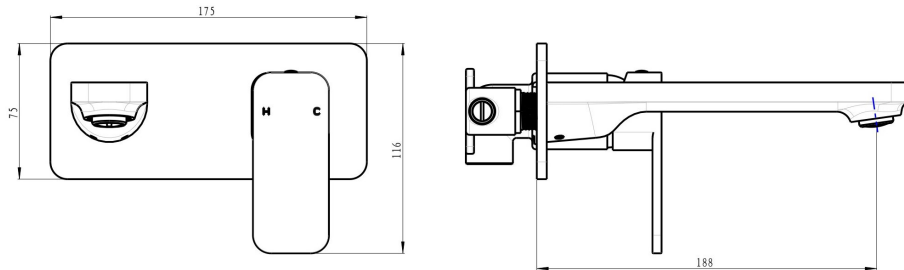

# Zia Wall Basin or Bath Mixer

## Product Specifications

Code:	ZIA-09-GM
Finish:	Gunmetal
Barcode:	9339897013482
WELS Star:	5 Star
WELS Rating:	5L/Min
WELS Reg:	T42270
Cartridge:	Kerox 35mm Cartridge
Primary Material:	Low Lead Brass
Technical Features:	Body: UNI-200
Special Features:	Spare Parts Available Push to fit Adapter