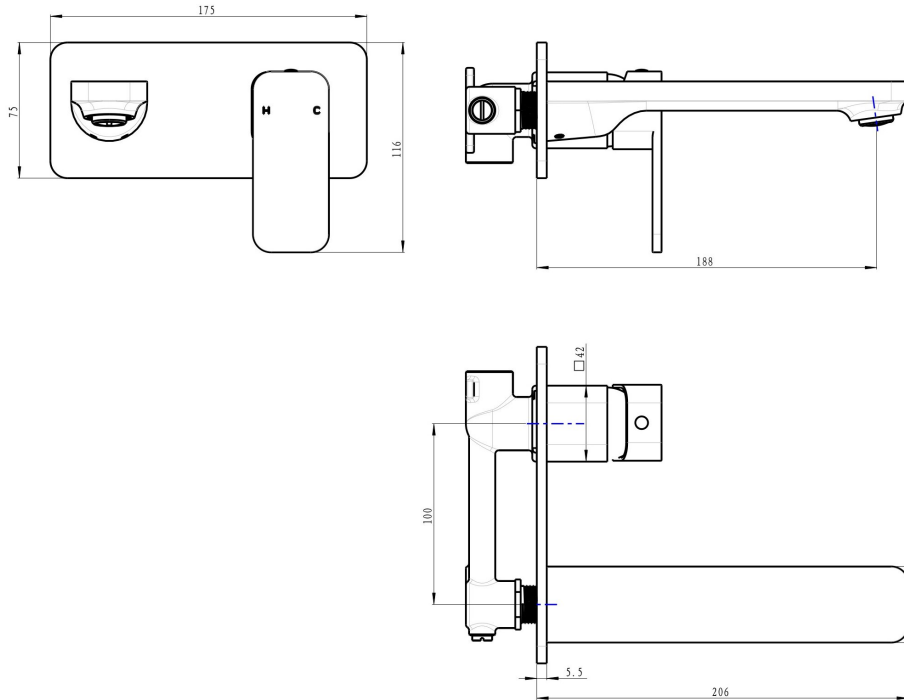

Zia Wall Basin or Bath Mixer

Product Specifications

Code:	ZIA-09-MB
Finish:	Matte Black
Barcode:	9339897013451
WELS Star:	5 Star
WELS Rating:	5L/Min
WELS Reg:	T42270
Cartridge:	Kerox 35mm Cartridge
Primary Material:	Low Lead Brass
Technical Features:	Body: UNI-200
Special Features:	Spare Parts Available Push to fit Adapter

ZIA-09-CH
Chrome
Electroplate

ZIA-09-BB
Brushed Brass
PVD

ZIA-09-BN
Brushed Nickel
PVD

ZIA-09-GM
Gunmetal
PVD

ZIA-09-MB
Matte Black
Electroplate

Lead Free

Experience, *the difference.*

LINSOL.COM.AU