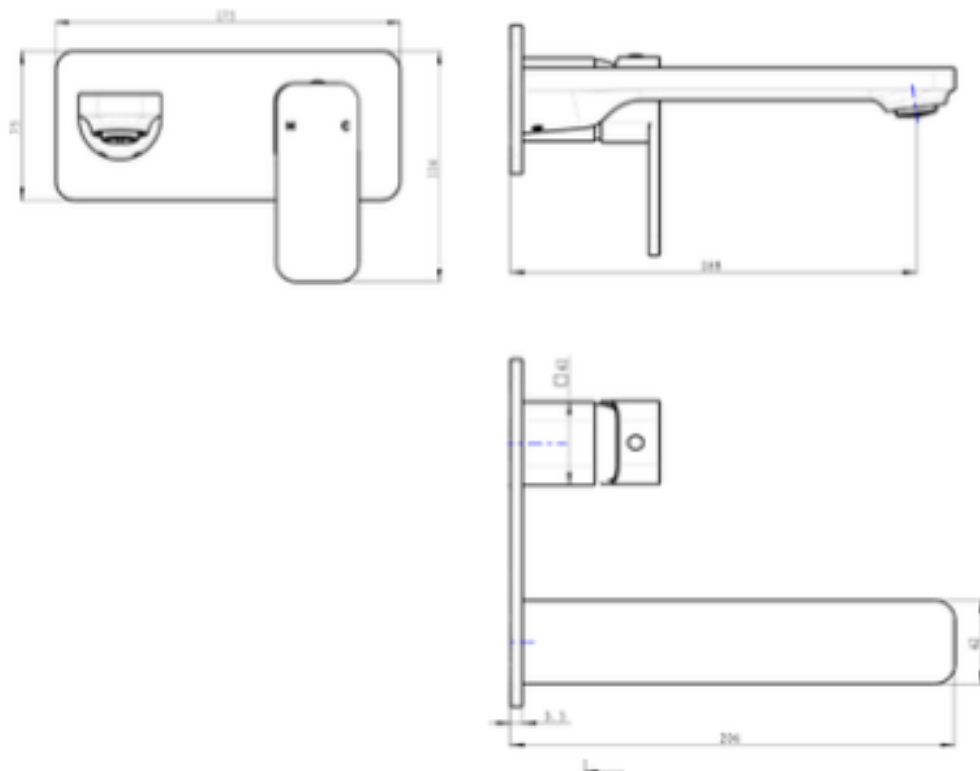

Zia 1-Plate Wall Basin or Bath Mixer Trim Kit

Product Specifications

Code: ZIA-09-TK-CH
 Finish: Chrome
 Barcode: 9339897013499
 WELS Star: 5 Star
 WELS Rating: 5L/Min
 Cartridge: Kerox 35mm Cartridge
 Primary Material: Low Lead Brass
 Special Features: Spare Parts Available
 Push to fit Adapter